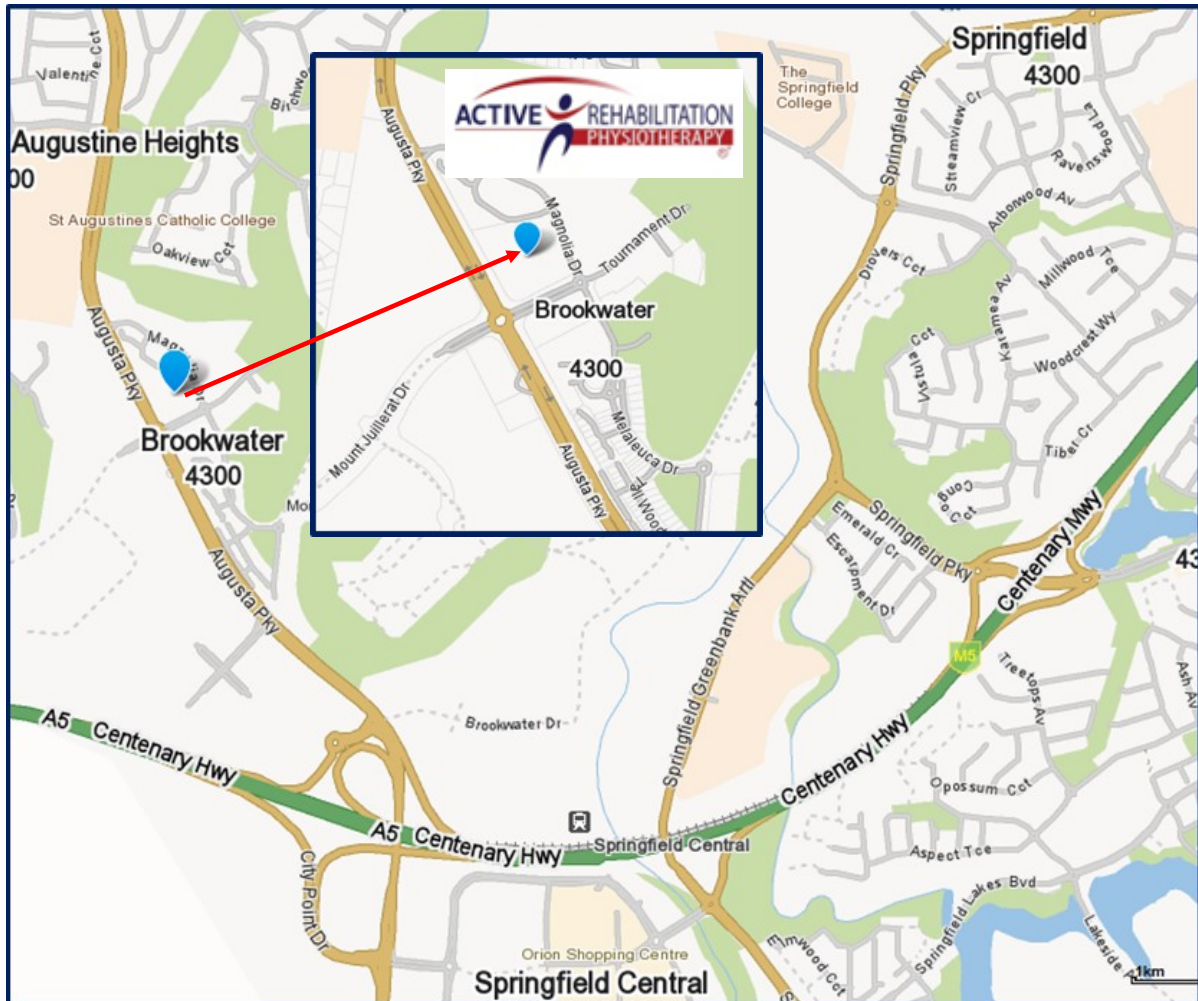

Directions to Active Rehabilitation Physiotherapy - Brookwater

**Address: Woolworths Brookwater Village, Mater Health Centre,
16/2 Tournament Drive, Brookwater QLD 4300**

By Train

Nearest stations are: Springfield Central (last station on Springfield line) or Redbank Station (Ipswich line)

By Bus

Route 526 regularly services both train stations, disembark on Augusta Parkway at Brookwater Golf Club stop located opposite Woolworths Brookwater Village

- On arrival at Brookwater Village take the lift to level 1 (Mater Health Centre Floor) and follow the signs to Active Rehabilitation Physiotherapy

By Car

From Ipswich:

- Head east on Brisbane Street towards Union Place
- Continue onto Queen Victoria Parade
- Slight right onto Glebe Road
- Turn right onto South Station Road/State Route 39
- Take the 2nd left onto Blackstone Road/State Route 61, continue to follow State Route 61
- Turn left onto Mary Street/State Route 61, continue to follow State Route 61
- Keep right at the fork
- Continue onto Jones Road
- Continue onto Augusta Parkway; go through 3 roundabouts
- At the 4th roundabout, take the 1st exit onto Tournament Drive

From Brisbane (via Centenary Motorway/M5):

- Head south-west on Centenary Motorway/M5
- Continue onto A5
- Take exit City Point Drive towards Redbank Plains
- Merge onto Sinnathamby Boulevard
- Continue onto Augusta Parkway
- At the roundabout, take the 3rd exit onto Tournament Drive